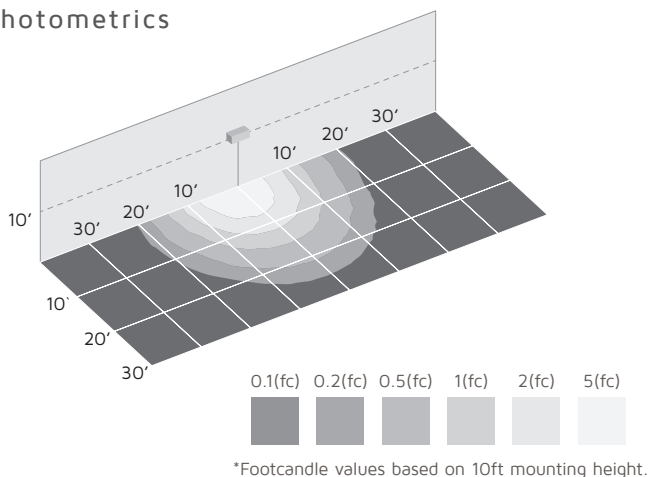

## Performance

- Save 70% when retrofitting 70W metal halide fixtures with the 20.8W rectangular flood
- Built-in universal voltage drivers accept 100-277V AC input
- Broad horizontal beam angle offers wide coverage

## Installation

- Designed for residential or light commercial use
- Combine neoprene gasket with field application of silicone at each arm attachment to ensure wet location rating (IP65)
- Can be mounted 4 feet or more above ground in areas such as eaves or roof lines lighting parking areas, walkways and surrounding areas
- Canopies have a 1/2"NPS threaded hole with plug for optional pencil photocell (sold separately)

## Photometrics

## Specifications

Series	ALV2-WF
Input voltage	100-277V AC
Color temperature	3000K
CRI	79+
Wattage	20.8W
Lumens	1320Lm
Beam angle	60° x 120°, 183° tilt
Housing	Die-cast coated aluminum
Lens	Tempered glass
Rating	c/UL/us Listed for wet locations
Dimensions	4.43"W(base) x 6.50"W x 4.43"H
Switching	Branch circuit
Mounting	4" round/octagonal junction box
LED type	COB (Chip on Board) LED
Rated life	50,000 hrs